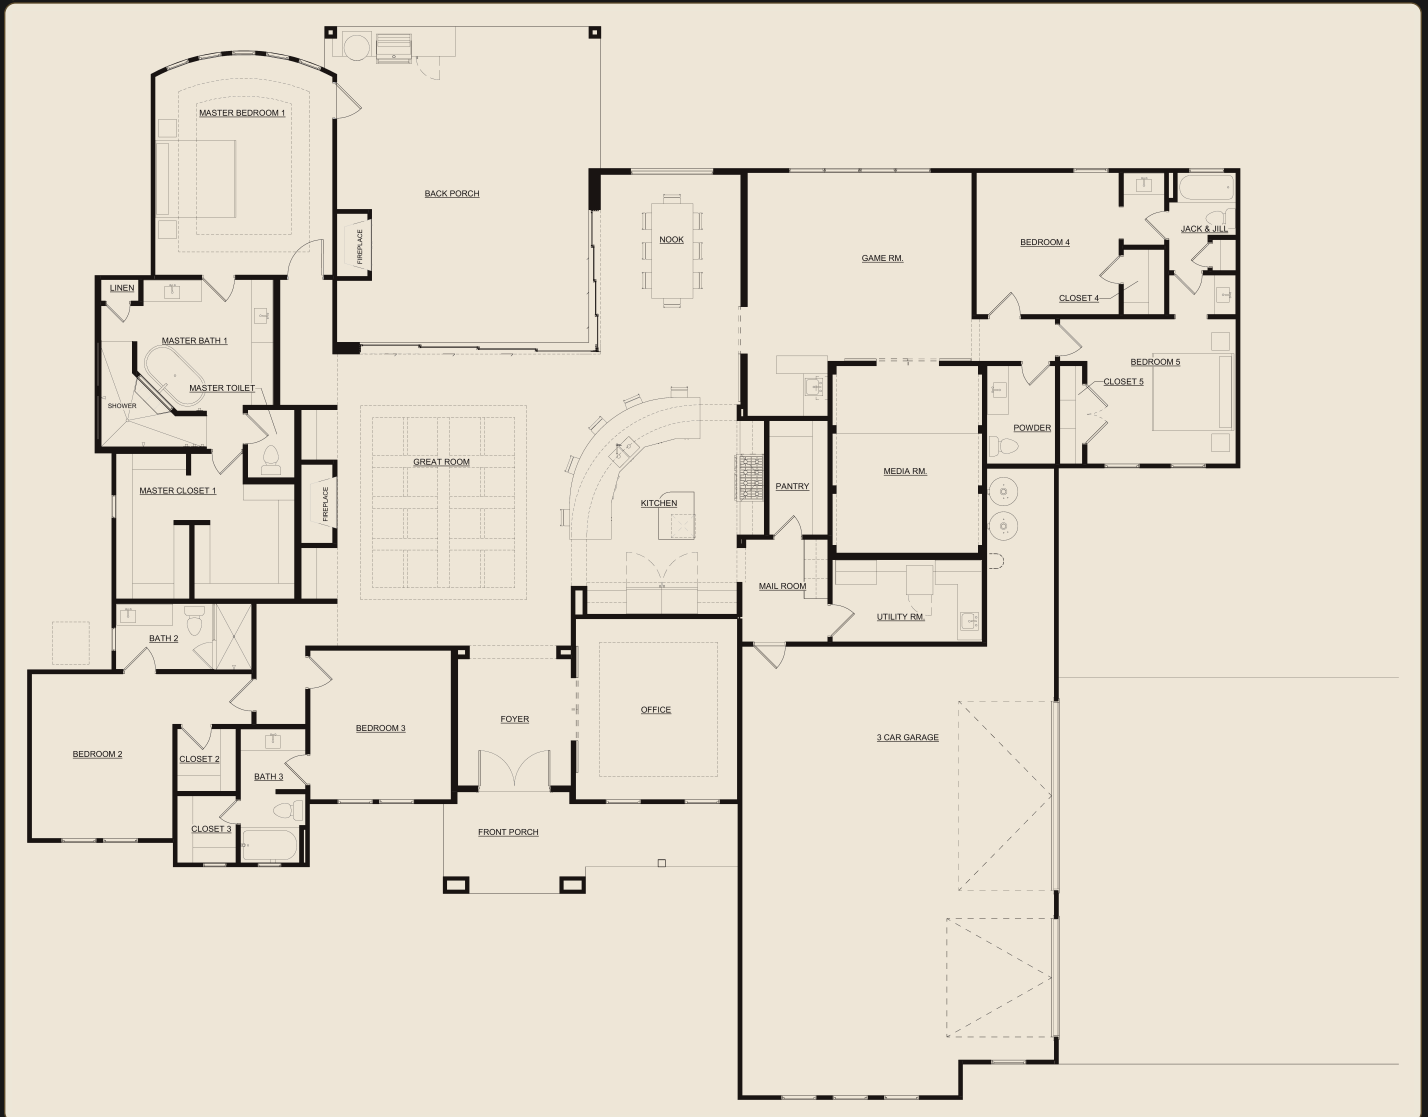

## FLOOR PLAN

# The Sangiovese

● 4 BEDROOMS

● 4 BATHROOMS

● 3 CAR GARAGE

● 3,600 SQ.FT.

FLOOR PLAN

# The Syrah

● 5 BEDROOMS

● 4.5 BATHROOMS

● 3 CAR GARAGE

● MEDIA ROOM

FLOOR PLAN