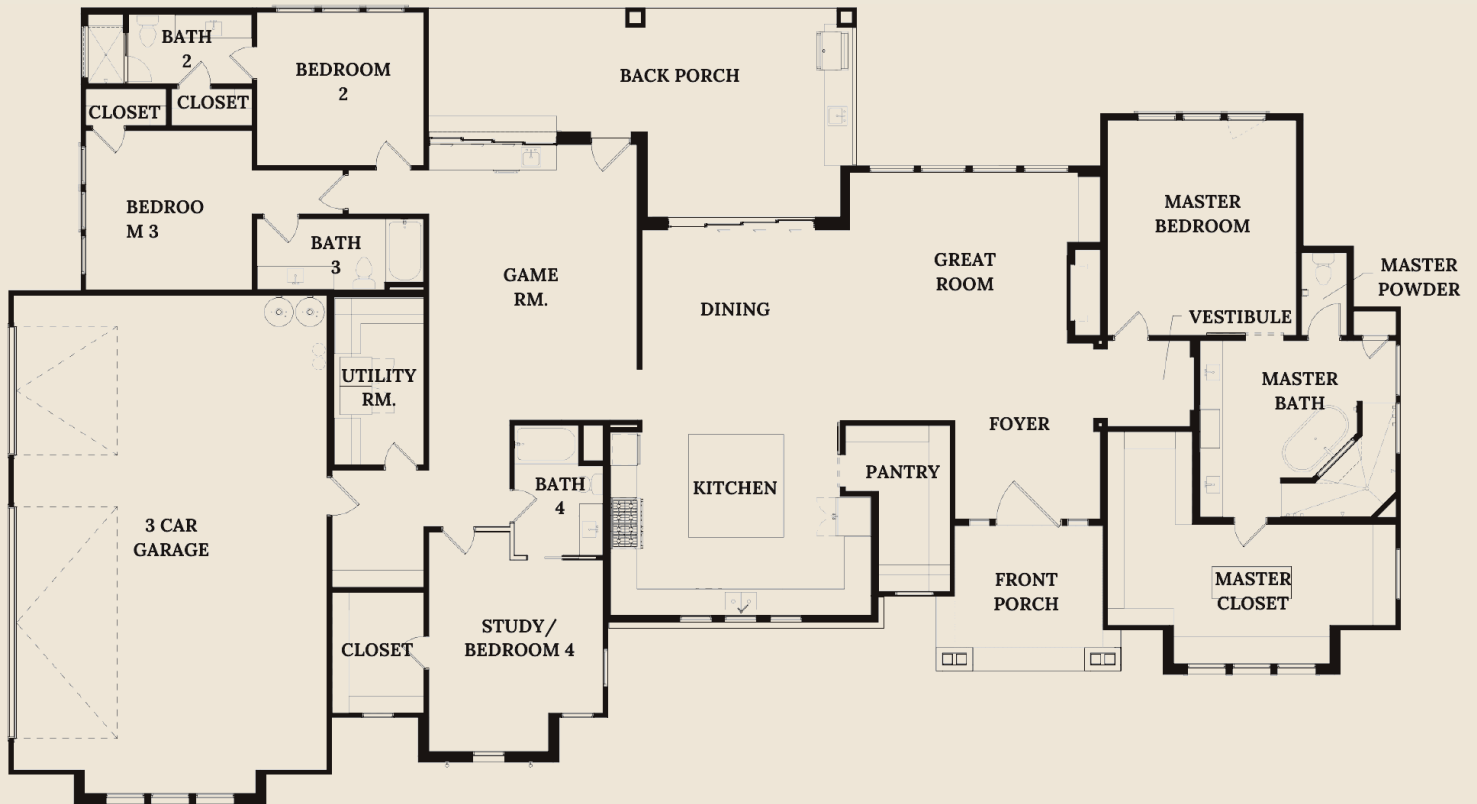

## FLOOR PLAN

# The Sangiovese

● 4 BEDROOMS

● 4 BATHROOMS

● 3 CAR GARAGE

● 3,600 SQ.FT.

FLOOR PLAN

# The Syrah

● 5 BEDROOMS

● 4.5 BATHROOMS

● 3 CAR GARAGE

● MEDIA ROOM

FLOOR PLAN