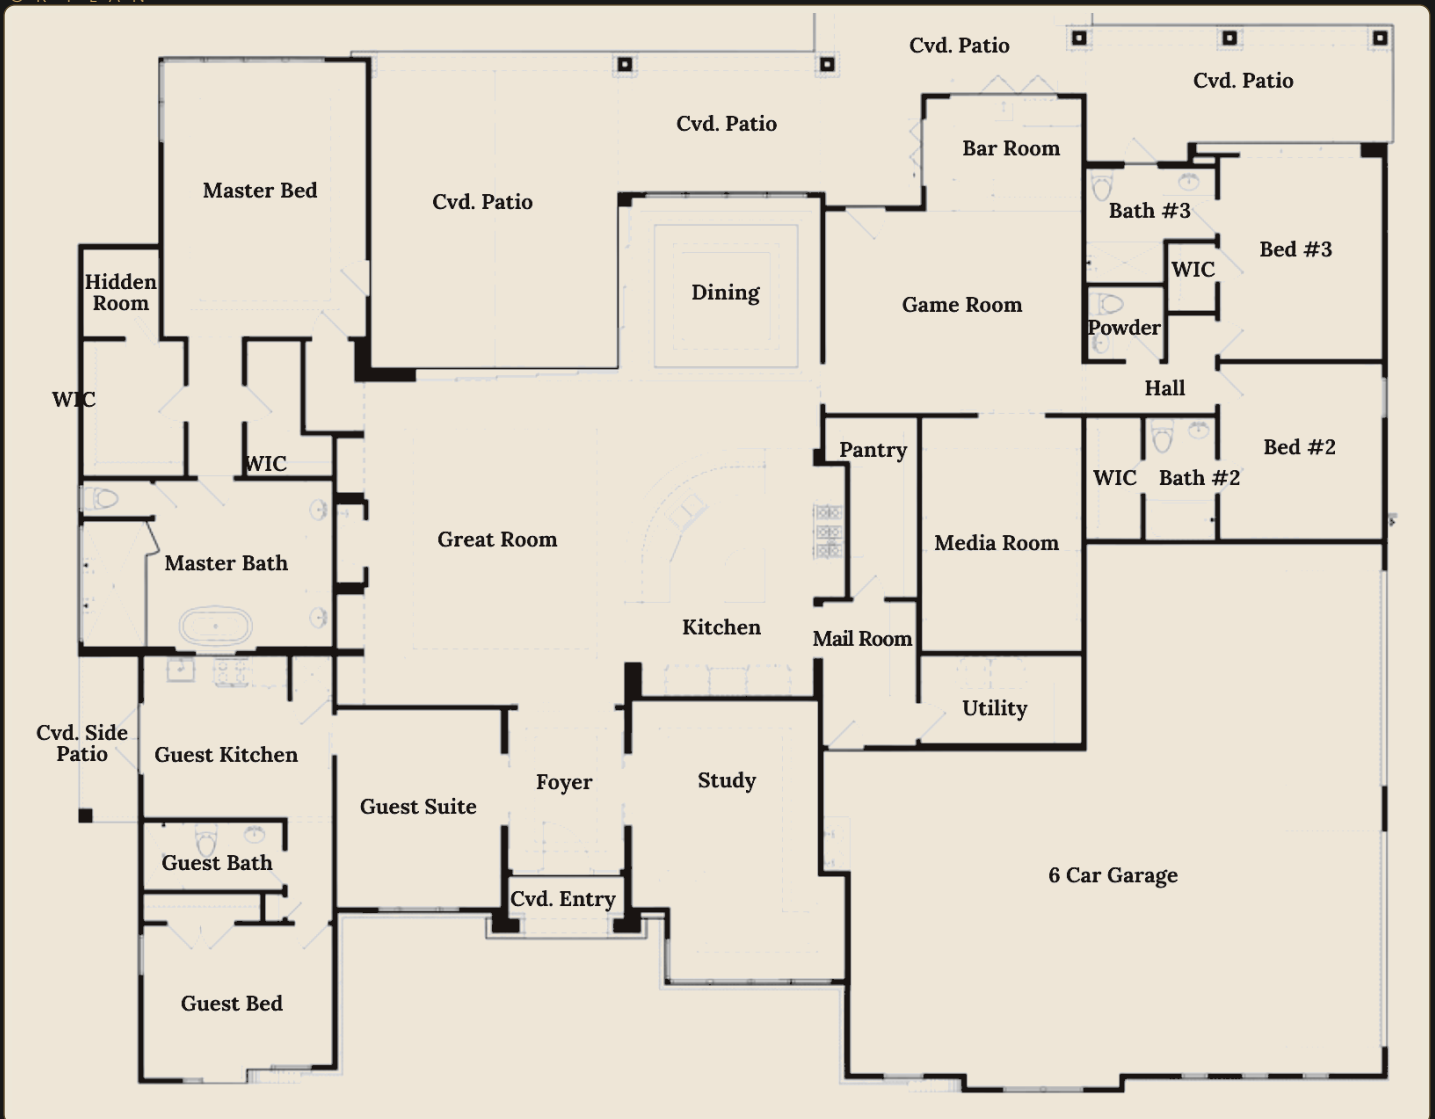

## FLOOR PLAN

# The Mourvèdre

● 4 BEDROOMS

● 4.5 BATHROOMS

● 6 CAR GARAGE

● 4,549 SQ.FT.

FLOOR PLAN

# The Sangiovese

● 4 BEDROOMS

● 4 BATHROOMS

● 3 CAR GARAGE

● 3,600 SQ.FT.

FLOOR PLAN